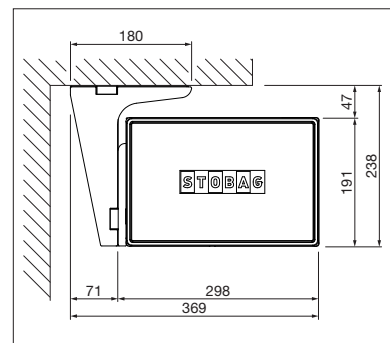

**Options:**

- LED lighting integrated in the box

**BX4000**

min. 214 cm  
max. 600 cm

min. 150 cm  
max. 300 cm

\* The wind resistance class can vary depending on version and dimension.

Technical dimensions in millimetres

BX4500

min. 215 cm  
max. 700 cm

min. 150 cm  
max. 400 cm

\* The wind resistance class can vary depending on version and dimension.

Wall installation

Top installation

**COLORS**

Discover the diverse options when selecting frame colours.