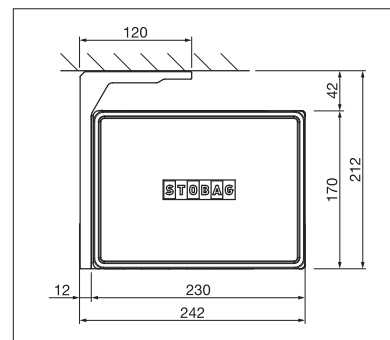

# CAMABOX BX4000 | BX4500

Square design

Tilt joint

LED lighting

red dot award 2017  
winner

- Sealed box protects from the elements
- Modern, cubic design
- Various mounting options – to the wall, to the soffit, or to the rafter
- Variable bracket positioning
- Awning incline adjustable from 5° to 35°
- Integrated tilt joint

**Options:**

- LED lighting integrated in the box

**BX4000**

min. 214 cm  
max. 600 cm

min. 150 cm  
max. 300 cm

\* The wind resistance class can vary depending on version and dimension.

Technical dimensions in millimetres

Wall installation

Top installation

REGISTRATION REQUIRED

EN 13561

Square design with integrated LED lighting

Tilting joint in a new design

Electronic lowering valance and LED lighting in the drop-out profile