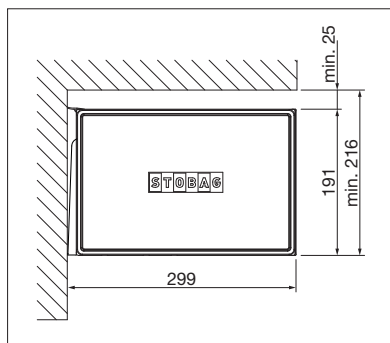

**Options:**

- LED lighting integrated in the box

**BX4000**

min. 214 cm  
max. 600 cm

min. 150 cm  
max. 300 cm

\* The wind resistance class can vary depending on version and dimension.

Technical dimensions in millimetres

BX4500

min. 215 cm  
max. 700 cm

min. 150 cm  
max. 400 cm

\* The wind resistance class can vary depending on version and dimension.

Wall installation

Top installation

**COLORS**

Discover the diverse options when selecting frame colours.