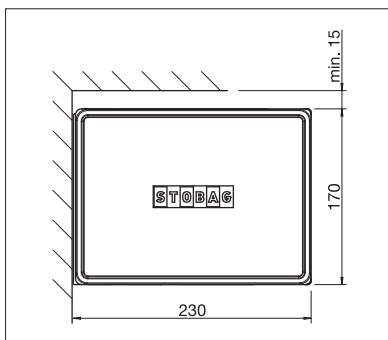

# CAMABOX BX4000 | BX4500

Square design

Tilt joint

LED lighting

red dot award 2017  
winner

- Sealed box protects from the elements
- Modern, cubic design
- Various mounting options – to the wall, to the soffit, or to the rafter
- Variable bracket positioning
- Awning incline adjustable from 5° to 35°
- Integrated tilt joint

**Options:**

- LED lighting integrated in the box

**BX4000**

min. 214 cm  
max. 600 cm

min. 150 cm  
max. 300 cm

\* The wind resistance class can vary depending on version and dimension.

Technical dimensions in millimetres

Wall installation

Top installation

REGISTRATION REQUIRED

EN 13561

Square design with integrated LED lighting

Tilting joint in a new design

Electronic lowering valance and LED lighting in the drop-out profile