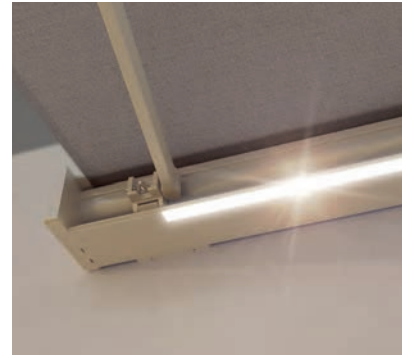

# CAMABOX BX4000 | BX4500

Square design

Tilt joint

LED lighting

red dot award 2017  
winner

- Sealed box protects from the elements
- Modern, cubic design
- Various mounting options – to the wall, to the soffit, or to the rafter
- Variable bracket positioning
- Awning incline adjustable from 5° to 35°
- Integrated tilt joint

**Options:**

- LED lighting integrated in the box

**BX4000**

min. 214 cm  
max. 600 cm

min. 150 cm  
max. 300 cm

\* The wind resistance class can vary depending on version and dimension.

Technical dimensions in millimetres

Wall installation

Top installation

REGISTRATION REQUIRED

EN 13561

Square design with integrated LED lighting

Tilting joint in a new design

Electronic lowering valance and LED lighting in the drop-out profile

- Cubic cassette awning for medium to large patios
- Variable console position
- Integrated tilting joint
- Electronic units mounted in the box

**Options:**

- LED lighting integrated in box and/or drop-out profile
- Optional motorized lowering valance